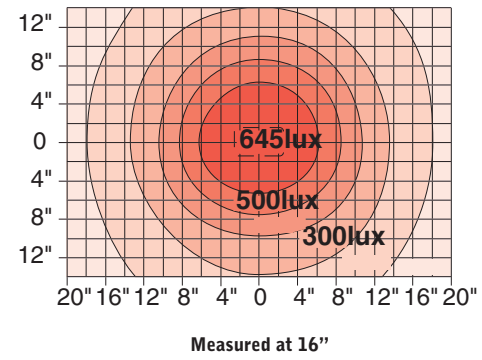

The CL Series offers low heat emission and bright, fluorescent light. It is available in a flexible gooseneck for easy positioning. The CL series comes standard with a 9W compact fluorescent bulb.

Features include:

- Energy efficient 9W fluorescent light source
- Specially designed lamp head helps prevent glare and minimizes eyestrain
- Flexible gooseneck allows easy positioning
- Low heat emission

CL Series Lux Table

CL3000 - Flexible Gooseneck Light

	Standard	Optional
Power supply	120V	230V (Euro plug)
Arm Length	20"	-
Lamp Head	Straight neck	-
Base	Direct	Magnetic, C-Clamp, Table, L-Bracket
Switch	Rocker switch on base	-
Dimmer	No	No
Cord	7' SJT	-
Safety Class (Int'l)	IP20	-
Color	Matte black	Off-white